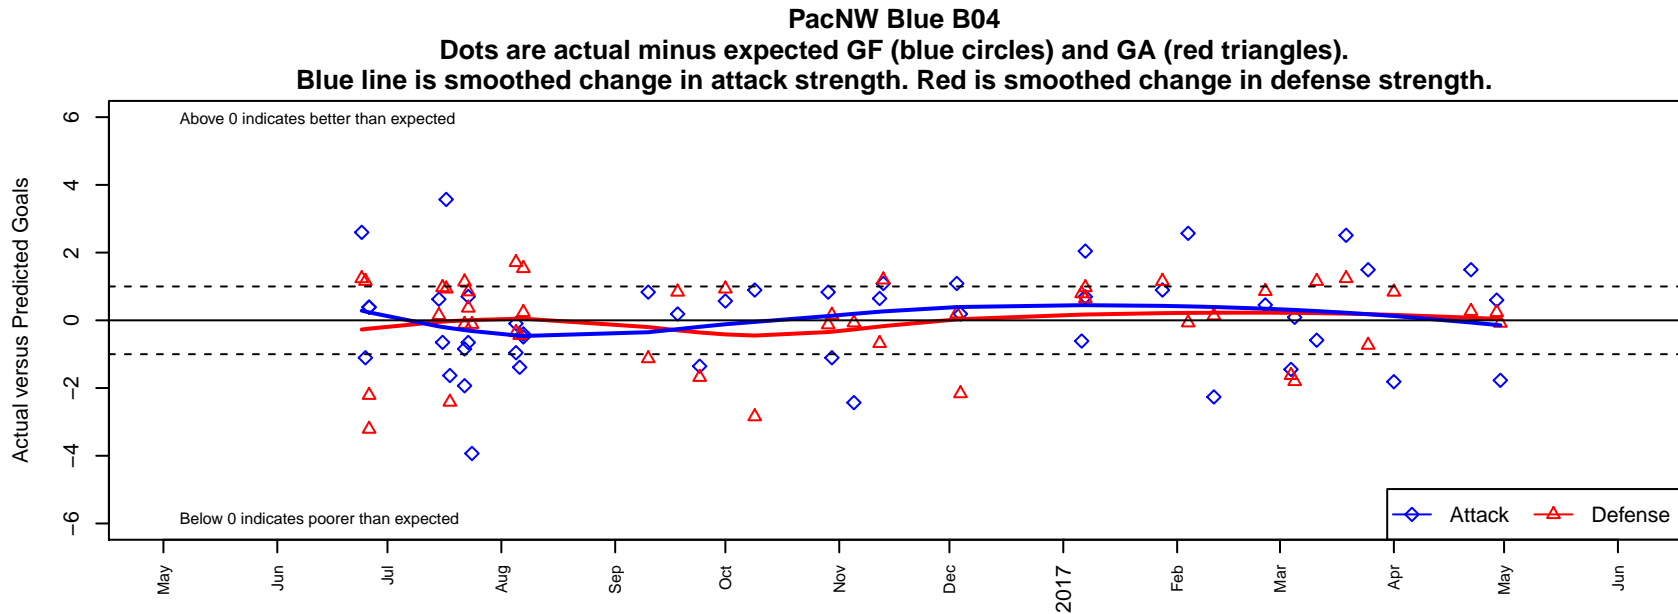

## PacNW Blue B04

Pacific Northwest SC  
 Tukwila, WA  
 B04 total strength=915  
 attack=2.18 defense=1.02  
 fall league = RCL B04 Div 3  
 spr league = Win RCL B04 Div 3

alt names used:  
 PACNW 04 BLUE (WA)  
 PACNW 04 BLUE (WA)  
 PacNW 04 Blue  
 PacNW B04 Blue B  
 PACNW 04 BLUE (WA)  
 PacNW B04 Blue  
 PacNW B04 Blue B  
 PacNW B04 Blue B

**attack and defense variance (black dot)  
relative to other teams  
and top 10 in region**

**attack and defense rating  
relative to others at age  
and all opponents in last 13 months**

**Performance relative to 13 month average**