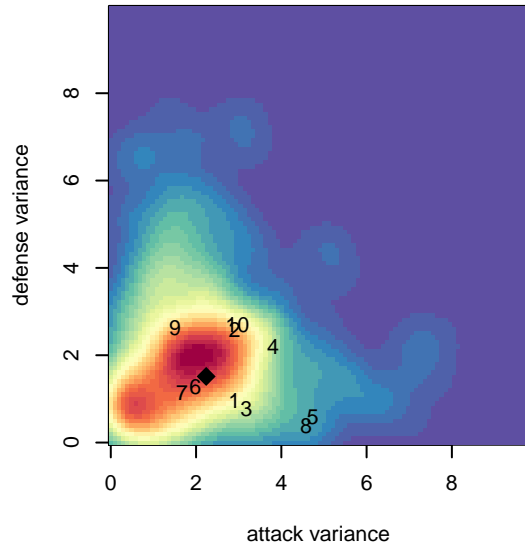

## PacNW Blue B04

Pacific Northwest SC  
 Tukwila, WA  
 B04 total strength=915  
 attack=2.18 defense=1.02  
 fall league = RCL B04 Div 3  
 spr league = Win RCL B04 Div 3

alt names used:  
 PACNW 04 BLUE (WA)  
 PACNW 04 BLUE (WA)  
 PacNW 04 Blue  
 PacNW B04 Blue B  
 PACNW 04 BLUE (WA)  
 PacNW B04 Blue  
 PacNW B04 Blue B  
 PacNW B04 Blue B

**attack and defense variance (black dot)  
relative to other teams  
and top 10 in region**

**attack and defense rating  
relative to others at age  
and all opponents in last 13 months**

**Performance relative to 13 month average**