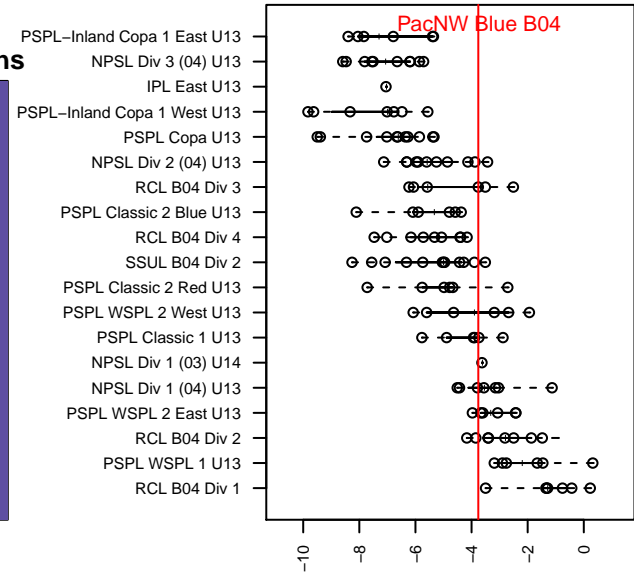

## PacNW Blue B04

Pacific Northwest SC  
 Tukwila, WA  
 B04 total strength=915  
 attack=2.18 defense=1.02  
 fall league = RCL B04 Div 3  
 spr league = Win RCL B04 Div 3

alt names used:  
 PACNW 04 BLUE (WA)  
 PACNW 04 BLUE (WA)  
 PacNW 04 Blue  
 PacNW B04 Blue B  
 PACNW 04 BLUE (WA)  
 PacNW B04 Blue  
 PacNW B04 Blue B  
 PacNW B04 Blue B

**attack and defense variance (black dot)  
relative to other teams  
and top 10 in region**

**attack and defense rating  
relative to others at age  
and all opponents in last 13 months**

**Performance relative to 13 month average**