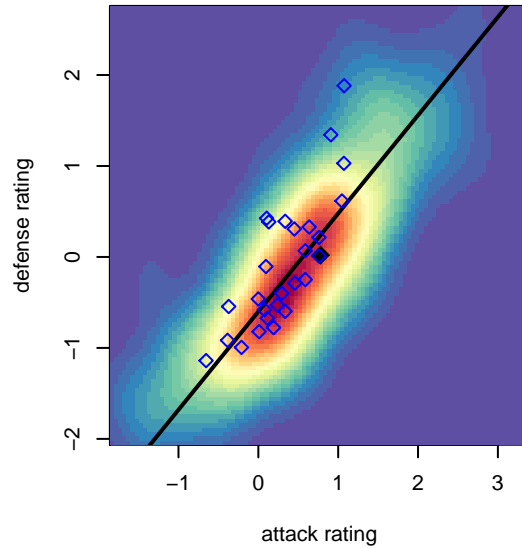

## PacNW Blue B04

Pacific Northwest SC  
 Tukwila, WA  
 B04 total strength=915  
 attack=2.18 defense=1.02  
 fall league = RCL B04 Div 3  
 spr league = Win RCL B04 Div 3

alt names used:  
 PACNW 04 BLUE (WA)  
 PACNW 04 BLUE (WA)  
 PacNW 04 Blue  
 PacNW B04 Blue B  
 PACNW 04 BLUE (WA)  
 PacNW B04 Blue  
 PacNW B04 Blue B  
 PacNW B04 Blue B

**attack and defense variance (black dot)  
relative to other teams  
and top 10 in region**

**attack and defense rating  
relative to others at age  
and all opponents in last 13 months**

**Performance relative to 13 month average**